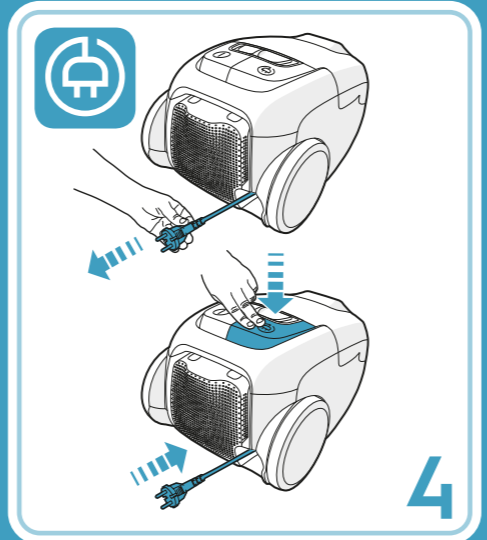

5x
= 1x

30°C 24h

! www.electrolux.com/shop