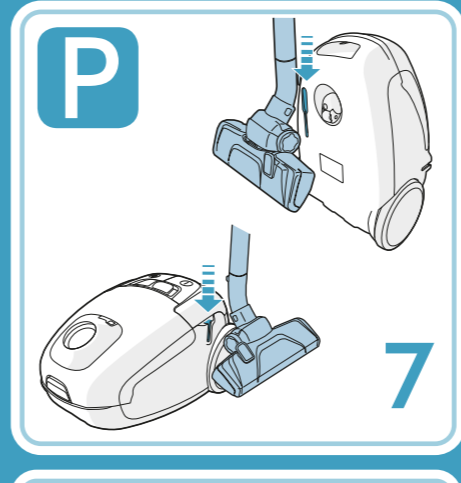

5x
= 1x

30°C 24h

! www.electrolux.com/shop