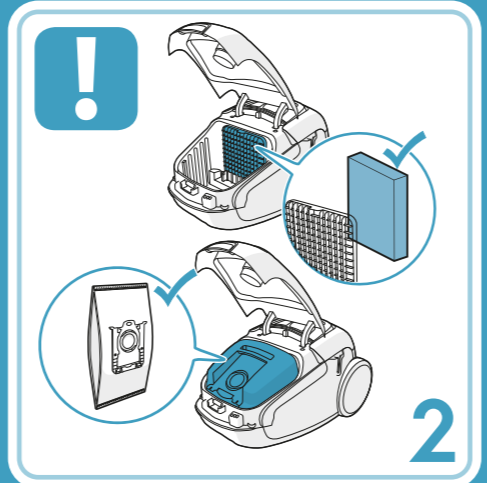

5x
= 1x

30°C 24h

! www.electrolux.com/shop