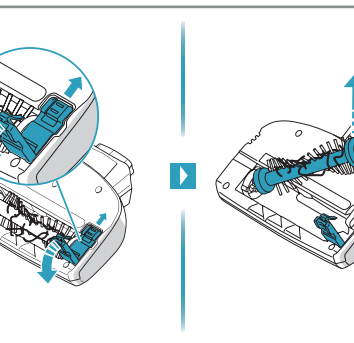

4h

100%

- FULLY CHARGED
- 75-100%
- 50-75%
- 25-50%
- RECHARGING NEEDED

Min Mode ~ 45 min

Max Mode ~ 16 min

PUSH

Max → [Pause] → Min

Car Kit
KIT 360+
PNC: 900 168 340