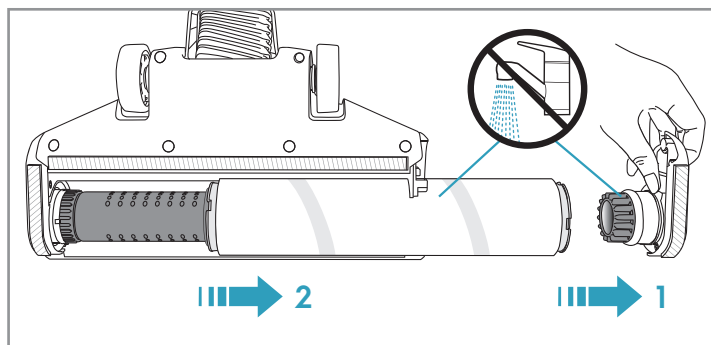

4h

100%

- FULLY CHARGED
- 75-100%
- 50-75%
- 25-50%
- RECHARGING NEEDED

Min Mode ~ 45 min

Max Mode ~ 16 min

PUSH

Max → [Pause] → Min

Car Kit
KIT 360+
PNC: 900 168 340