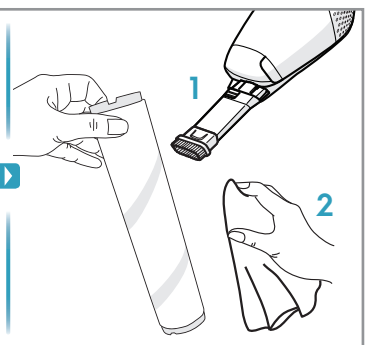

4h

100%

- FULLY CHARGED
- 75-100%
- 50-75%
- 25-50%
- RECHARGING NEEDED

Min Mode ~ 45 min

Max Mode ~ 16 min

PUSH

Max → [Pause] → Min

Car Kit
KIT 360+
PNC: 900 168 340