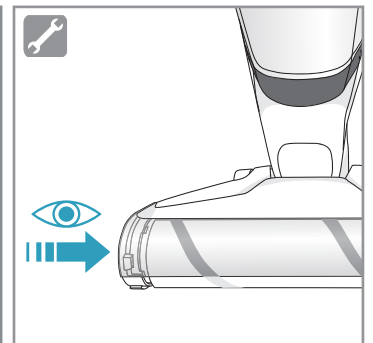

4h

100%

- FULLY CHARGED
- 75-100%
- 50-75%
- 25-50%
- RECHARGING NEEDED

Min Mode ~ 45 min

Max Mode ~ 16 min

PUSH

Max → [Pause] → Min

Car Kit
KIT 360+
PNC: 900 168 340