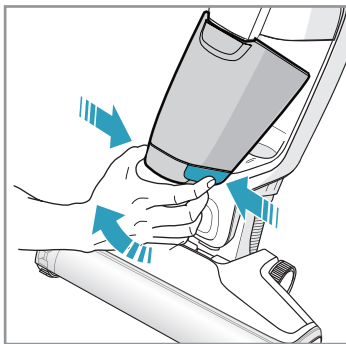

4h

100%

- FULLY CHARGED
- 75-100%
- 50-75%
- 25-50%
- RECHARGING NEEDED

Min Mode ~ 45 min

Max Mode ~ 16 min

PUSH

Max → [Pause] → Min

Car Kit
KIT 360+
PNC: 900 168 340