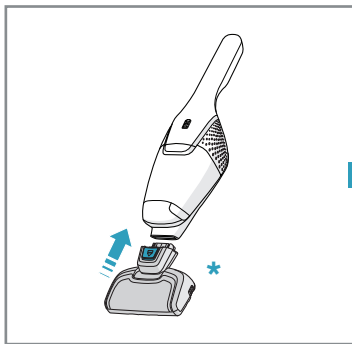

4h

100%

- FULLY CHARGED
- 75-100%
- 50-75%
- 25-50%
- RECHARGING NEEDED

Min Mode ~ 45 min

Max Mode ~ 16 min

PUSH

Max → [Pause] → Min

Car Kit
KIT 360+
PNC: 900 168 340