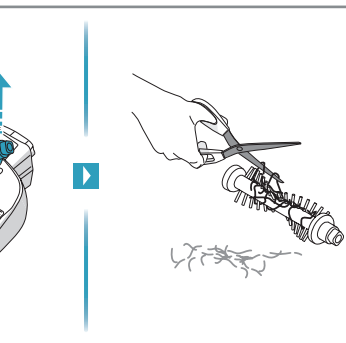

4h

100%

- FULLY CHARGED
- 75-100%
- 50-75%
- 25-50%
- RECHARGING NEEDED

Min Mode ~ 45 min

Max Mode ~ 16 min

PUSH

Max → [Pause] → Min

Car Kit
KIT 360+
PNC: 900 168 340