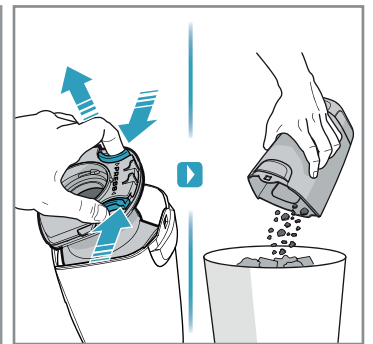

4h

100%

- FULLY CHARGED
- 75-100%
- 50-75%
- 25-50%
- RECHARGING NEEDED

Min Mode ~ 45 min

Max Mode ~ 16 min

PUSH

Max → [Pause] → Min

Car Kit
KIT 360+
PNC: 900 168 340