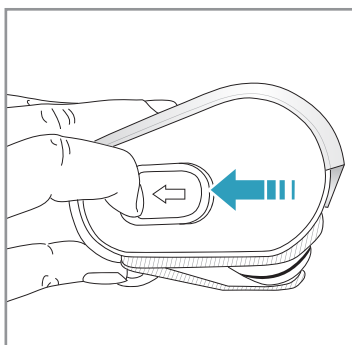

4h

100%

- FULLY CHARGED
- 75-100%
- 50-75%
- 25-50%
- RECHARGING NEEDED

Min Mode ~ 45 min

Max Mode ~ 16 min

PUSH

Max → [Pause] → Min

Car Kit
KIT 360+
PNC: 900 168 340