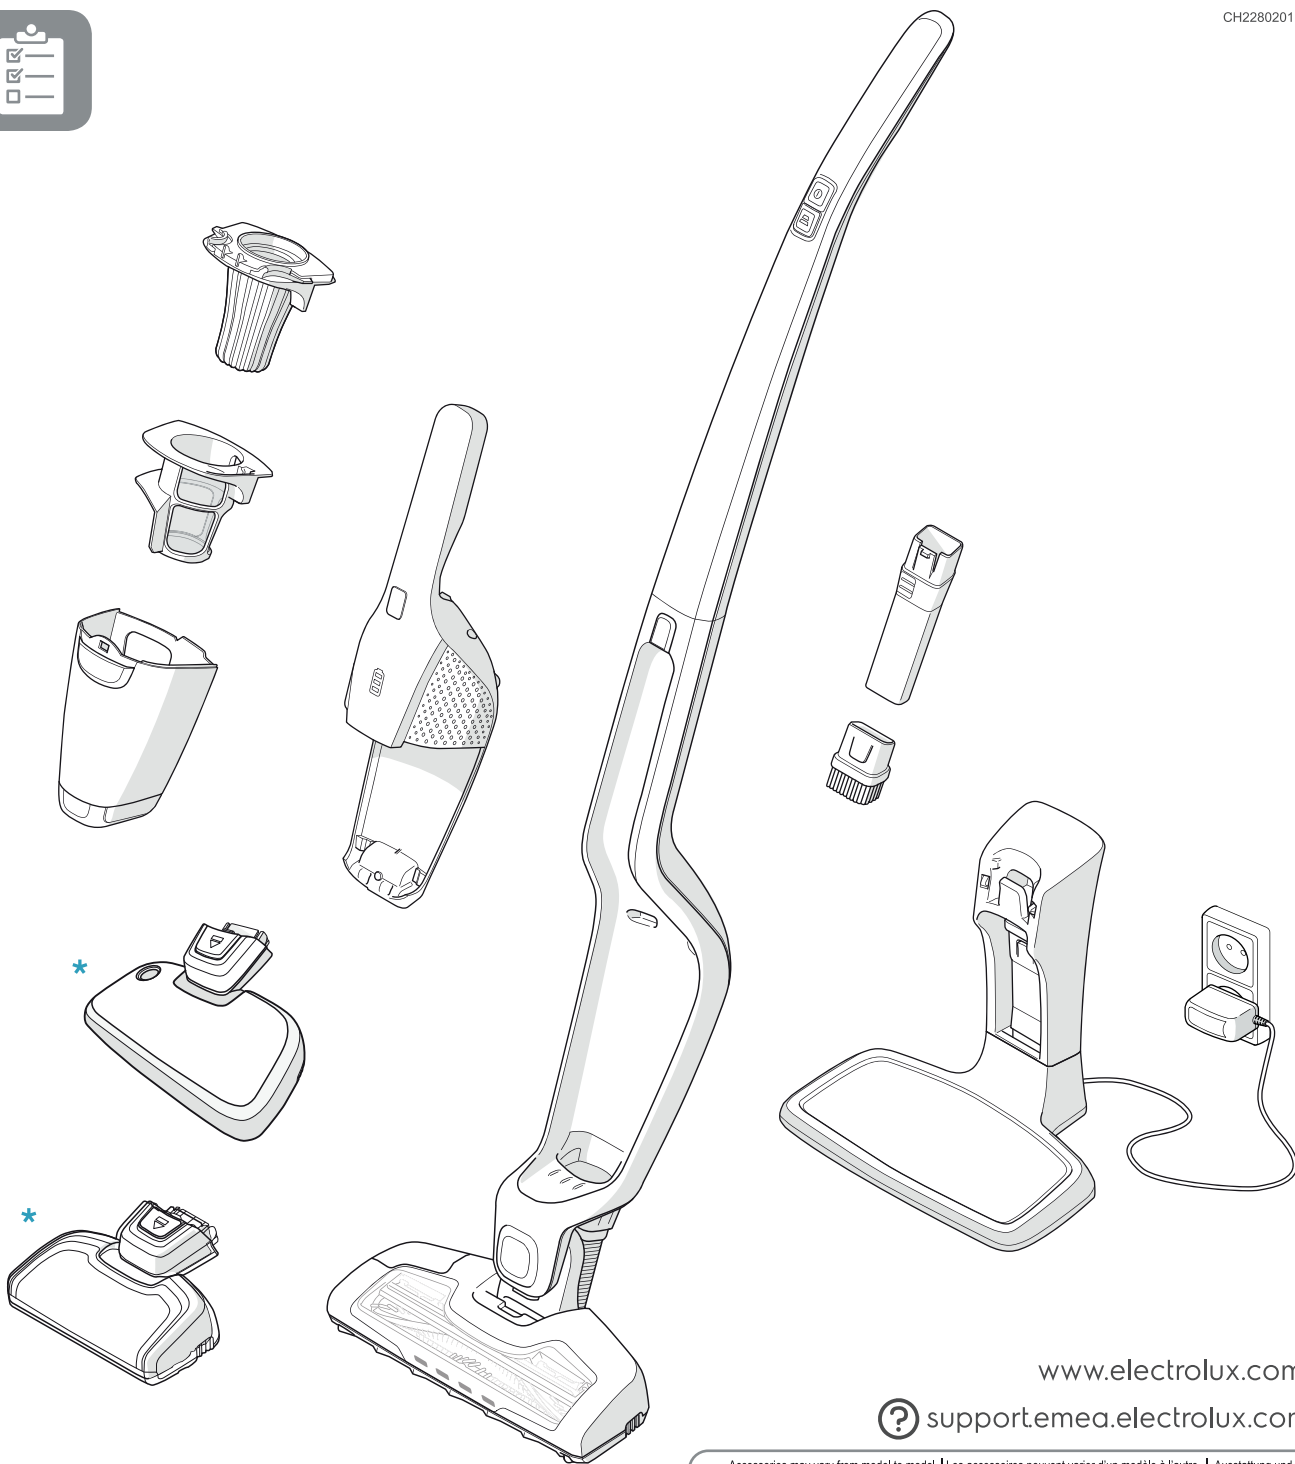

www.electrolux.com

support.emea.electrolux.com