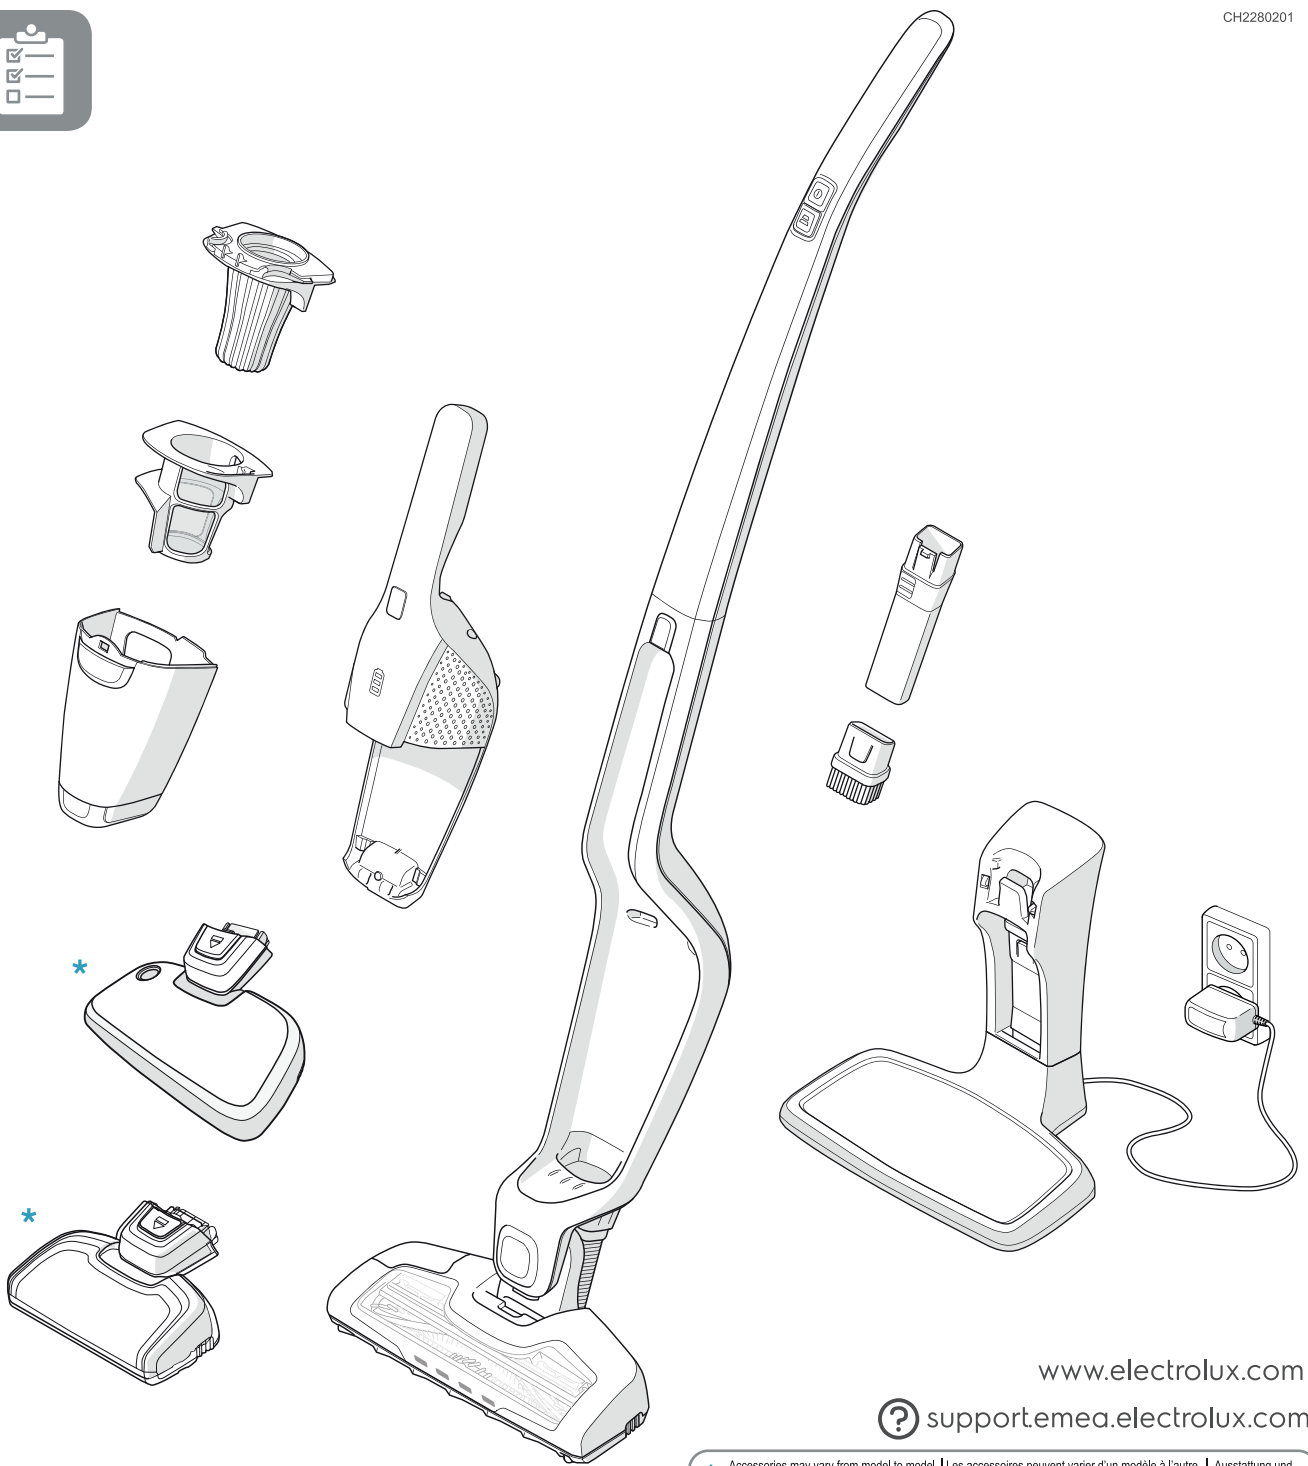

www.electrolux.com

support.emea.electrolux.com